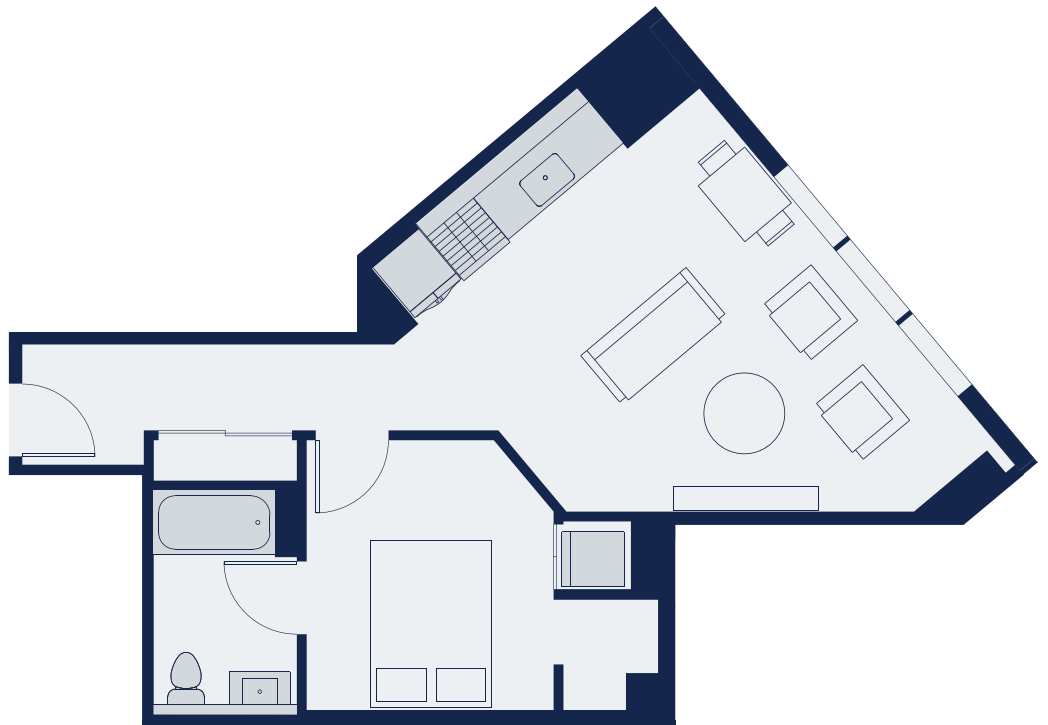

North 05 Convertible

463 SF / 1 BATH / FLOORS 2 - 12

Where
Milwaukee
/ Meets
California

2273 West Belden Ave
Suite 101
Chicago, IL 60647

312 702 2519
livemica.com

Convertible Units

A comfortable unit in-between a studio and one bedroom

North 11 Convertible

628 SF / 1 BATH / FLOORS 2 - 12

Where
Milwaukee
/ Meets
California

2273 West Belden Ave
Suite 101
Chicago, IL 60647

312 702 2519
livemica.com

Convertible Units

A comfortable unit in-between a studio and one bedroom

North 12 Convertible

634 SF / 1 BATH / FLOORS 2 - 12

Where
Milwaukee
/ Meets
California

2273 West Belden Ave
Suite 101
Chicago, IL 60647

312 702 2519
livemica.com

Convertible Units

A comfortable unit in-between a studio and one bedroom

South 09 Convertible

720 SF / 1 BATH / FLOORS 3 - 11

Where
Milwaukee
/ Meets
California

2273 West Belden Ave
Suite 101
Chicago, IL 60647

312 702 2519
livemica.com

Convertible Units

A comfortable unit in-between a studio and one bedroom