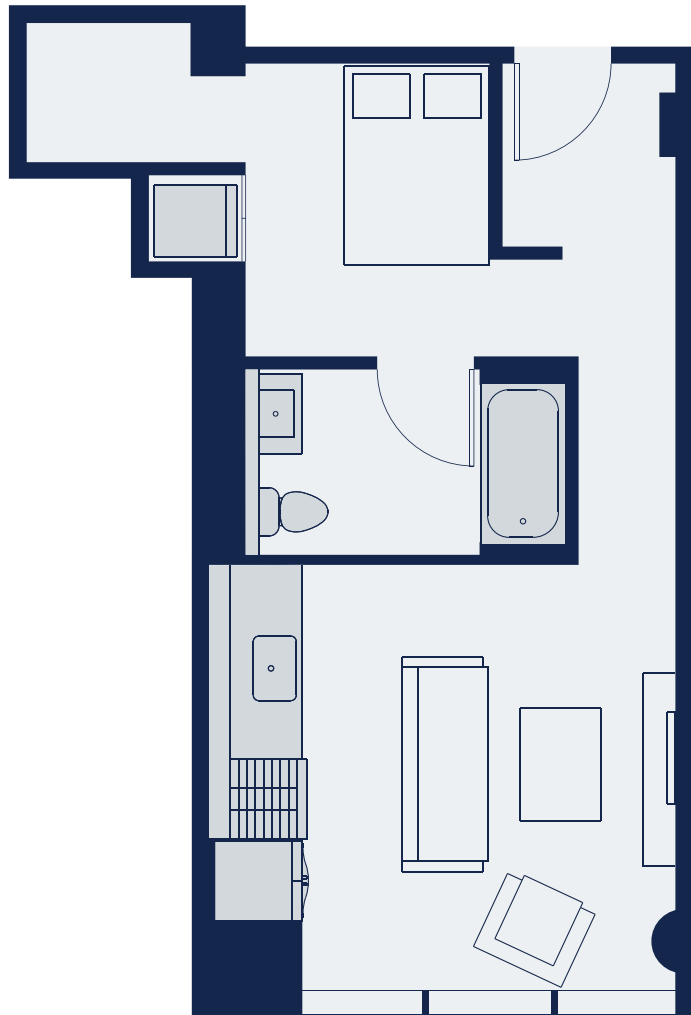

North 05 Convertible

463 SF / 1 BATH / FLOORS 2 - 12

Where
Milwaukee
/ Meets
California

2273 West Belden Ave
Suite 101
Chicago, IL 60647

312 702 2519
livemica.com

Convertible Units

A comfortable unit in-between a studio and one bedroom

North 11 Convertible

628 SF / 1 BATH / FLOORS 2 - 12

Where
Milwaukee
/ Meets
California

2273 West Belden Ave
Suite 101
Chicago, IL 60647

312 702 2519
livemica.com

Convertible Units

A comfortable unit in-between a studio and one bedroom

North 12 Convertible

634 SF / 1 BATH / FLOORS 2 - 12

Where
Milwaukee
/ Meets
California

2273 West Belden Ave
Suite 101
Chicago, IL 60647

312 702 2519
livemica.com

Convertible Units

A comfortable unit in-between a studio and one bedroom

South 09 Convertible

720 SF / 1 BATH / FLOORS 3 - 11

Where
Milwaukee
/ Meets
California

2273 West Belden Ave
Suite 101
Chicago, IL 60647

312 702 2519
livemica.com

Convertible Units

A comfortable unit in-between a studio and one bedroom