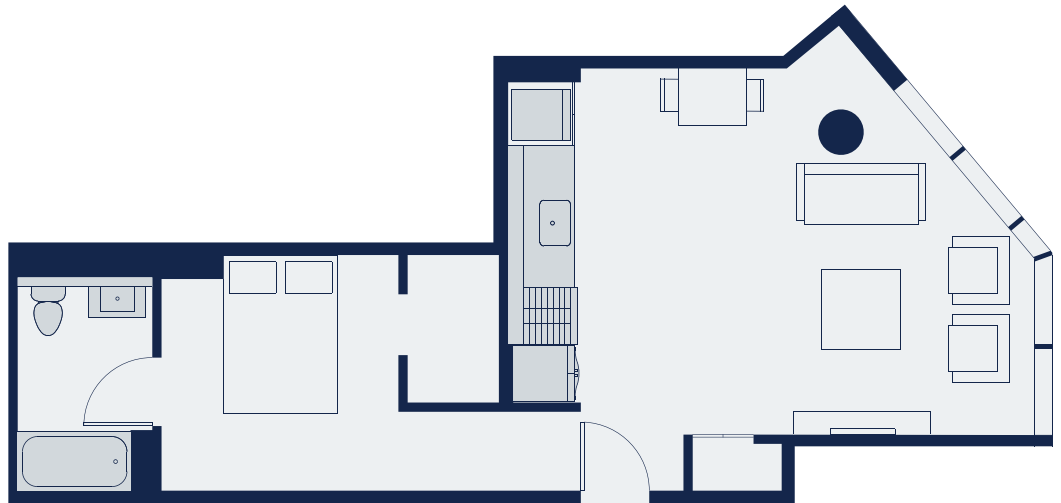

North 05 Convertible

463 SF / 1 BATH / FLOORS 2 - 12

Where
Milwaukee
/ Meets
California

2273 West Belden Ave
Suite 101
Chicago, IL 60647

312 702 2519
livemica.com

Convertible Units

A comfortable unit in-between a studio and one bedroom

North 11 Convertible

628 SF / 1 BATH / FLOORS 2 - 12

Where
Milwaukee
/ Meets
California

2273 West Belden Ave
Suite 101
Chicago, IL 60647

312 702 2519
livemica.com

Convertible Units

A comfortable unit in-between a studio and one bedroom

North 12 Convertible

634 SF / 1 BATH / FLOORS 2 - 12

Where
Milwaukee
/ Meets
California

2273 West Belden Ave
Suite 101
Chicago, IL 60647

312 702 2519
livemica.com

Convertible Units

A comfortable unit in-between a studio and one bedroom

South 09 Convertible

720 SF / 1 BATH / FLOORS 3 - 11

Where
Milwaukee
/ Meets
California

2273 West Belden Ave
Suite 101
Chicago, IL 60647

312 702 2519
livemica.com

Convertible Units

A comfortable unit in-between a studio and one bedroom