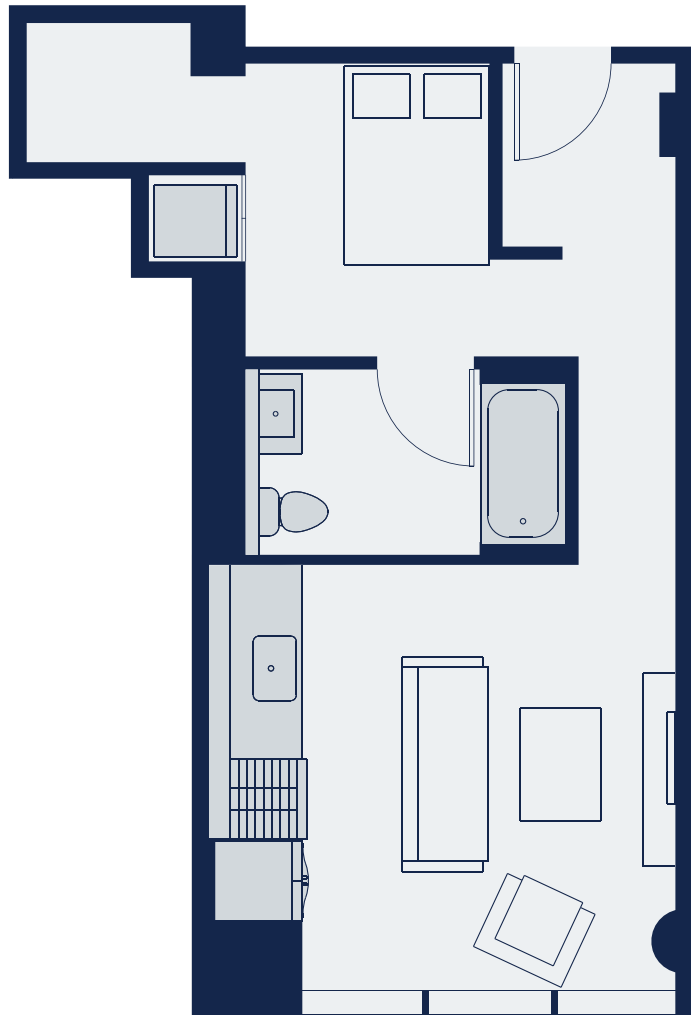

North 05 Convertible

463 SF / 1 BATH / FLOORS 2 - 12

Where
Milwaukee
/ Meets
California

2273 West Belden Ave
Suite 101
Chicago, IL 60647

312 702 2519
livemica.com

Convertible Units

A comfortable unit in-between a studio and one bedroom