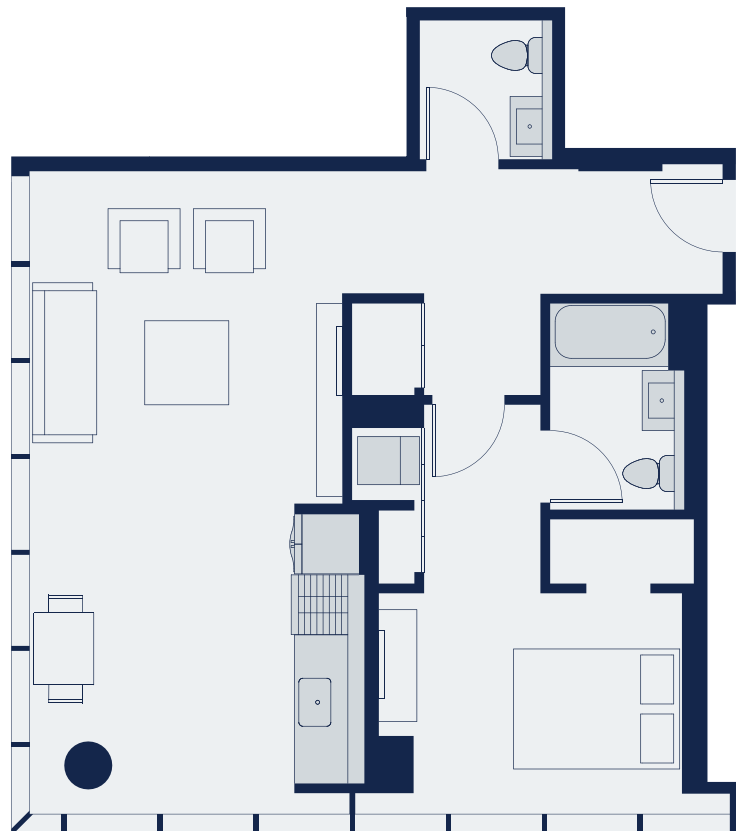

South 05

One Bedroom

643 SF / 1 BATH / FLOORS 3,4,5,7,9,11

Where
Milwaukee
/ Meets
California

2273 West Belden Ave
Suite 101
Chicago, IL 60647

312 702 2519
livemica.com

One Bedroom Units

One bedroom units feature large closet space. Opt for a one bathroom or add on a second bathroom for guests to use, keeping the master bathroom private. Select one bedrooms offer private balconies and terraces.

North 10B

One Bedroom with 1.5 Bathrooms

789 SF / 1.5 BATH / FLOORS 7 - 12

Where
Milwaukee
/ Meets
California

2273 West Belden Ave
Suite 101
Chicago, IL 60647

312 702 2519
livemica.com

One Bedroom Units

One bedroom units feature large closet space. Opt for a one bathroom or add on a second bathroom for guests to use, keeping the master bathroom private. Select one bedrooms offer private balconies and terraces.

South 01

One Bedroom with
1.5 Bathrooms

828 SF / 1.5 BATH / FLOORS 3 - 11

Where
Milwaukee
/ Meets
California

2273 West Belden Ave
Suite 101
Chicago, IL 60647

312 702 2519
livemica.com

One Bedroom Units

One bedroom units feature large closet space. Opt for a one bathroom or add on a second bathroom for guests to use, keeping the master bathroom private. Select one bedrooms offer private balconies and terraces.