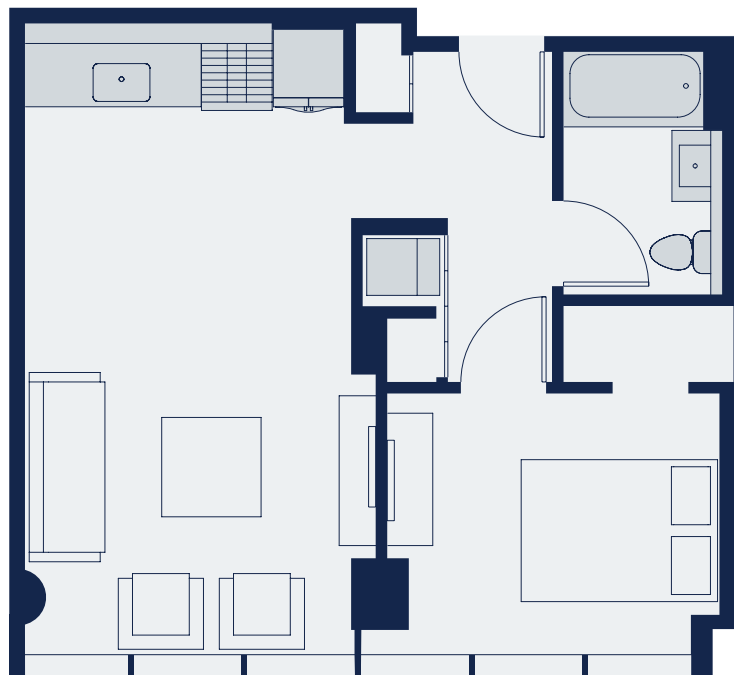

North 04

One Bedroom

661 SF / 1 BATH / FLOORS 2 - 12

Where
Milwaukee
/ Meets
California

2273 West Belden Ave
Suite 101
Chicago, IL 60647

312 702 2519
livmica.com

One Bedroom Units

One bedroom units feature large closet space. Opt for a one bathroom or add on a second bathroom for guests to use, keeping the master bathroom private. Select one bedrooms offer private balconies and terraces.

South 03

One Bedroom

564 SF / 1 BATH / FLOORS 3,4,5,7,9,11

Where
Milwaukee
/ Meets
California

2273 West Belden Ave
Suite 101
Chicago, IL 60647

312 702 2519
livemica.com

One Bedroom Units

One bedroom units feature large closet space. Opt for a one bathroom or add on a second bathroom for guests to use, keeping the master bathroom private. Select one bedrooms offer private balconies and terraces.

South 04

One Bedroom

796 SF / 1 BATH / FLOORS 3,4,5,7,9,11

Where
Milwaukee
/ Meets
California

2273 West Belden Ave
Suite 101
Chicago, IL 60647

312 702 2519
livemica.com

One Bedroom Units

One bedroom units feature large closet space. Opt for a one bathroom or add on a second bathroom for guests to use, keeping the master bathroom private. Select one bedrooms offer private balconies and terraces.

South 05

One Bedroom

643 SF / 1 BATH / FLOORS 3,4,5,7,9,11

Where
Milwaukee
/ Meets
California

2273 West Belden Ave
Suite 101
Chicago, IL 60647

312 702 2519
livemica.com

One Bedroom Units

One bedroom units feature large closet space. Opt for a one bathroom or add on a second bathroom for guests to use, keeping the master bathroom private. Select one bedrooms offer private balconies and terraces.