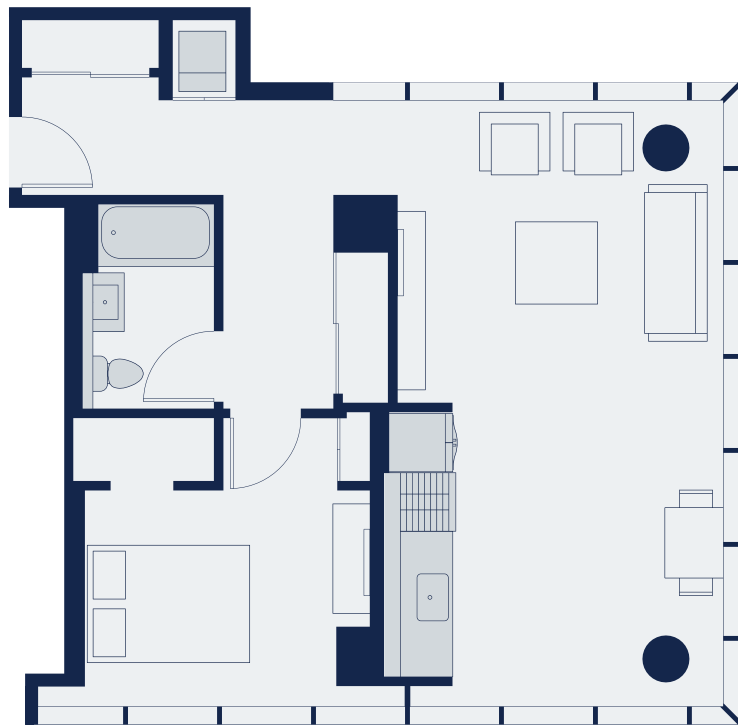

North 04

One Bedroom

661 SF / 1 BATH / FLOORS 2 - 12

Where
Milwaukee
/ Meets
California

2273 West Belden Ave
Suite 101
Chicago, IL 60647

312 702 2519
livmica.com

One Bedroom Units

One bedroom units feature large closet space. Opt for a one bathroom or add on a second bathroom for guests to use, keeping the master bathroom private. Select one bedrooms offer private balconies and terraces.

South 03

One Bedroom

564 SF / 1 BATH / FLOORS 3,4,5,7,9,11

Where
Milwaukee
/ Meets
California

2273 West Belden Ave
Suite 101
Chicago, IL 60647

312 702 2519
livemica.com

One Bedroom Units

One bedroom units feature large closet space. Opt for a one bathroom or add on a second bathroom for guests to use, keeping the master bathroom private. Select one bedrooms offer private balconies and terraces.

South 04

One Bedroom

796 SF / 1 BATH / FLOORS 3,4,5,7,9,11

Where
Milwaukee
/ Meets
California

2273 West Belden Ave
Suite 101
Chicago, IL 60647

312 702 2519
livemica.com

One Bedroom Units

One bedroom units feature large closet space. Opt for a one bathroom or add on a second bathroom for guests to use, keeping the master bathroom private. Select one bedrooms offer private balconies and terraces.

South 05

One Bedroom

643 SF / 1 BATH / FLOORS 3,4,5,7,9,11

Where
Milwaukee
/ Meets
California

2273 West Belden Ave
Suite 101
Chicago, IL 60647

312 702 2519
livemica.com

One Bedroom Units

One bedroom units feature large closet space. Opt for a one bathroom or add on a second bathroom for guests to use, keeping the master bathroom private. Select one bedrooms offer private balconies and terraces.