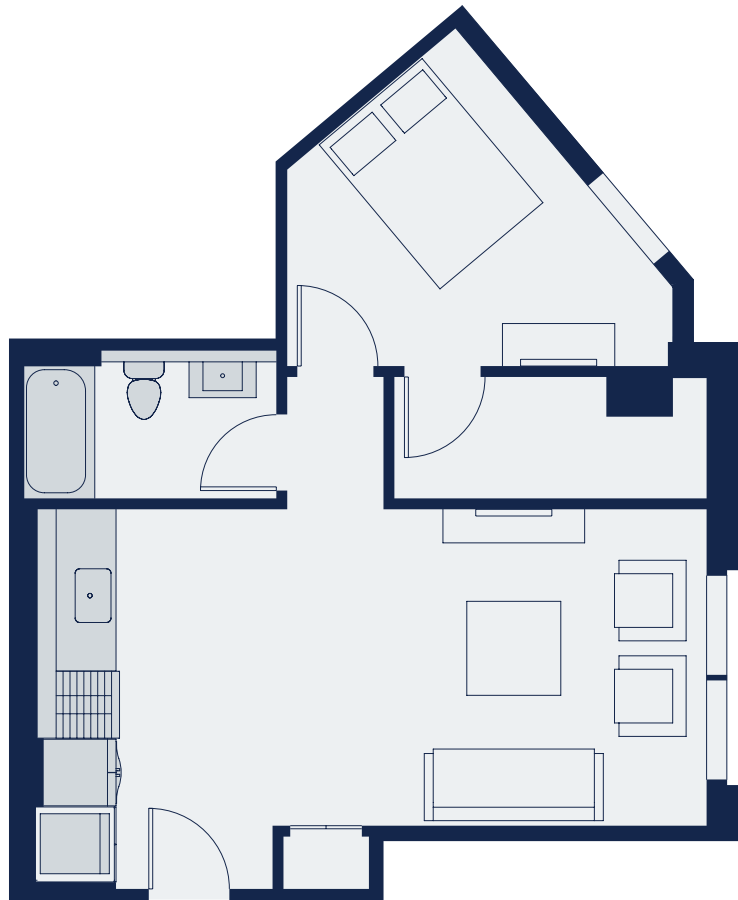

North 04

One Bedroom

661 SF / 1 BATH / FLOORS 2 - 12

Where
Milwaukee
/ Meets
California

2273 West Belden Ave
Suite 101
Chicago, IL 60647

312 702 2519
livmica.com

One Bedroom Units

One bedroom units feature large closet space. Opt for a one bathroom or add on a second bathroom for guests to use, keeping the master bathroom private. Select one bedrooms offer private balconies and terraces.

South 03

One Bedroom

564 SF / 1 BATH / FLOORS 3,4,5,7,9,11

Where
Milwaukee
/ Meets
California

2273 West Belden Ave
Suite 101
Chicago, IL 60647

312 702 2519
livemica.com

One Bedroom Units

One bedroom units feature large closet space. Opt for a one bathroom or add on a second bathroom for guests to use, keeping the master bathroom private. Select one bedrooms offer private balconies and terraces.

South 04

One Bedroom

796 SF / 1 BATH / FLOORS 3,4,5,7,9,11

Where
Milwaukee
/ Meets
California

2273 West Belden Ave
Suite 101
Chicago, IL 60647

312 702 2519
livemica.com

One Bedroom Units

One bedroom units feature large closet space. Opt for a one bathroom or add on a second bathroom for guests to use, keeping the master bathroom private. Select one bedrooms offer private balconies and terraces.

South 05

One Bedroom

643 SF / 1 BATH / FLOORS 3,4,5,7,9,11

Where
Milwaukee
/ Meets
California

2273 West Belden Ave
Suite 101
Chicago, IL 60647

312 702 2519
livemica.com

One Bedroom Units

One bedroom units feature large closet space. Opt for a one bathroom or add on a second bathroom for guests to use, keeping the master bathroom private. Select one bedrooms offer private balconies and terraces.